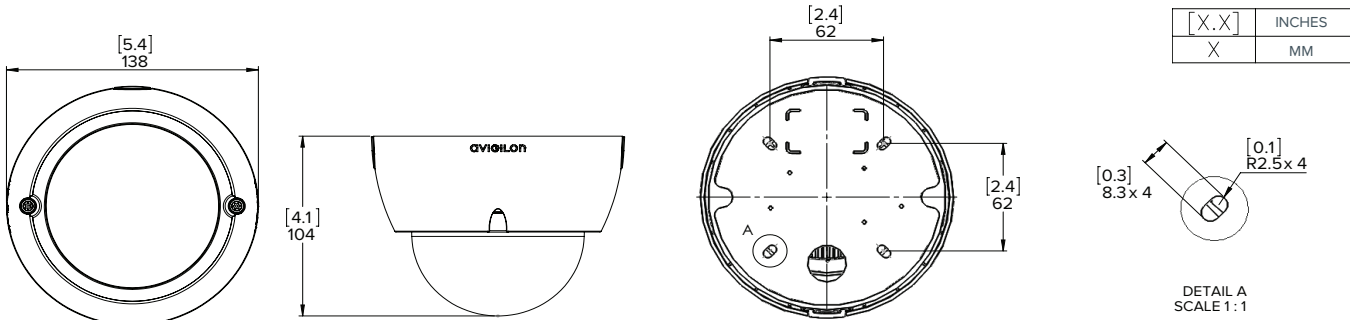

Outline Dimensions

H3-D

H3-DC

Ordering Information

SURFACE MOUNT INDOOR DOME CAMERAS

1.0-H3-D1	1.0 Megapixel Day/Night H.264 HD 3-9 mm Indoor Dome Camera
1.0-H3-D1-IR	1.0 Megapixel Day/Night H.264 HD 3-9 mm Indoor Dome Camera with IR Illuminator
1.0-H3-D2	1.0 Megapixel Day/Night H.264 HD 9-22 mm Indoor Dome Camera
1.3L-H3-D1	1.3 Megapixel H.264 HD 3-9 mm Indoor Dome Camera with LightCatcher Technology
1.3L-H3-D2	1.3 Megapixel H.264 HD 9-22 mm Indoor Dome Camera with LightCatcher Technology
2.0-H3-D1	2.0 Megapixel Day/Night H.264 HD 3-9 mm Indoor Dome Camera
2.0-H3-D1-IR	2.0 Megapixel Day/Night H.264 HD 3-9 mm Indoor Dome Camera with IR Illuminator
2.0-H3-D2	2.0 Megapixel Day/Night H.264 HD 9-22 mm Indoor Dome Camera
3.0W-H3-D1	3.0 Megapixel WDR Day/Night H.264 HD 3-9 mm Indoor Dome Camera
3.0W-H3-D1-IR	3.0 Megapixel WDR Day/Night H.264 HD 3-9 mm Indoor Dome Camera with IR Illuminator
3.0W-H3-D2	3.0 Megapixel WDR Day/Night H.264 HD 9-22 mm Indoor Dome Camera
5.0-H3-D1	5.0 Megapixel Day/Night H.264 HD 3-9 mm Indoor Dome Camera
5.0-H3-D1-IR	5.0 Megapixel Day/Night H.264 HD 3-9 mm Indoor Dome Camera with IR Illuminator
5.0-H3-D2	5.0 Megapixel Day/Night H.264 HD 9-22 mm Indoor Dome Camera